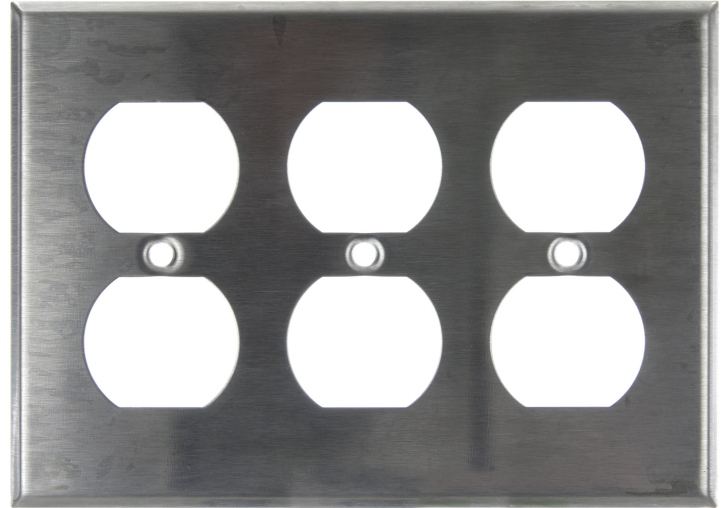

Sunlite E213/S 3 Gang Duplex Receptacle Plate, Steel

Duplex

DESCRIPTION:

Whether you're building a brand new home, remodeling an apartment, or just replacing a worn out duplex receptacle plate, Sunlite's got you covered. This multi gang duplex receptacle plate features a steel body with rounded edges on top of being dust resistant. If you're looking for a sturdy duplex receptacle plate that blends well with a large variety of interior designs, look no further.

FEATURES:

- Almond
- Blank
- Gang 1
- Smooth face & rounded edges resist dust accumulation
- E401/A

SPECIFICATIONS:

General Characteristics

Finish | *Steel*

Additional Features

Safety Rating Mark | *UL Listed*

Product Dimensions

Size | *3 Gang*
Item Dimension (in) | *(W) 0.2 (H) 4.5 (D) 6.4*
Package Dimension (in) | *(W) 5 (H) 6.7 (D) 3.5*
Package Weight (lb) | *0.75*

Product Data

Case Unit Rate | *120*
Item UPC | *653703506500*

VARIATIONS:

50650-SU

50640-SU

50645-SU

50620-SU

<i>Item Number</i>	<i>Description</i>
--------------------	--------------------

50650-SU	E213S
----------	-------

50640-SU	E211S
----------	-------